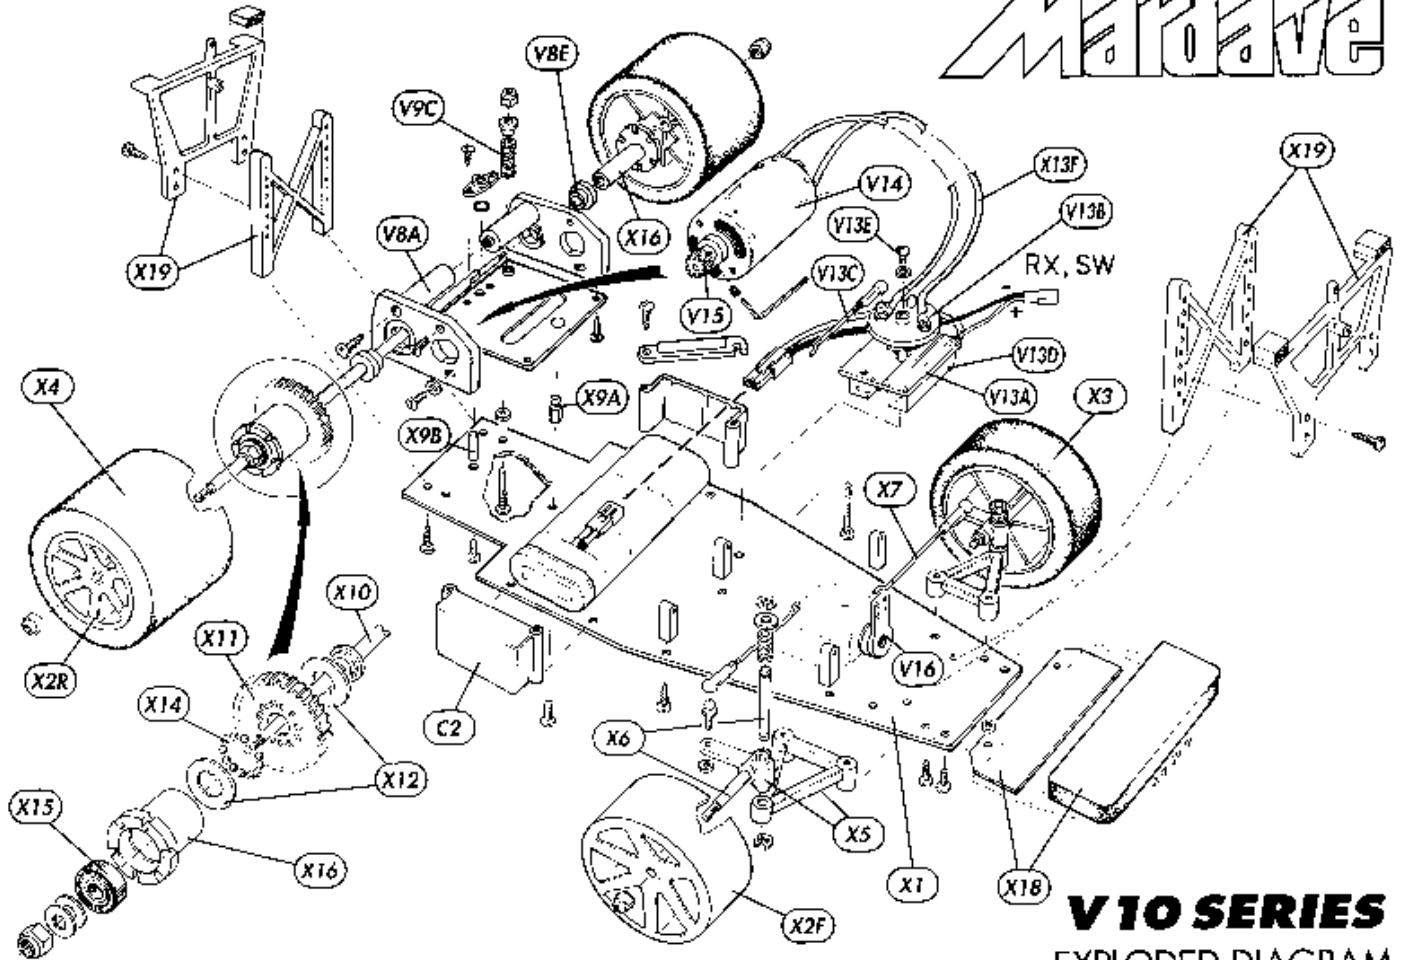

Mardave

V10 SERIES
EXPLODED DIAGRAM