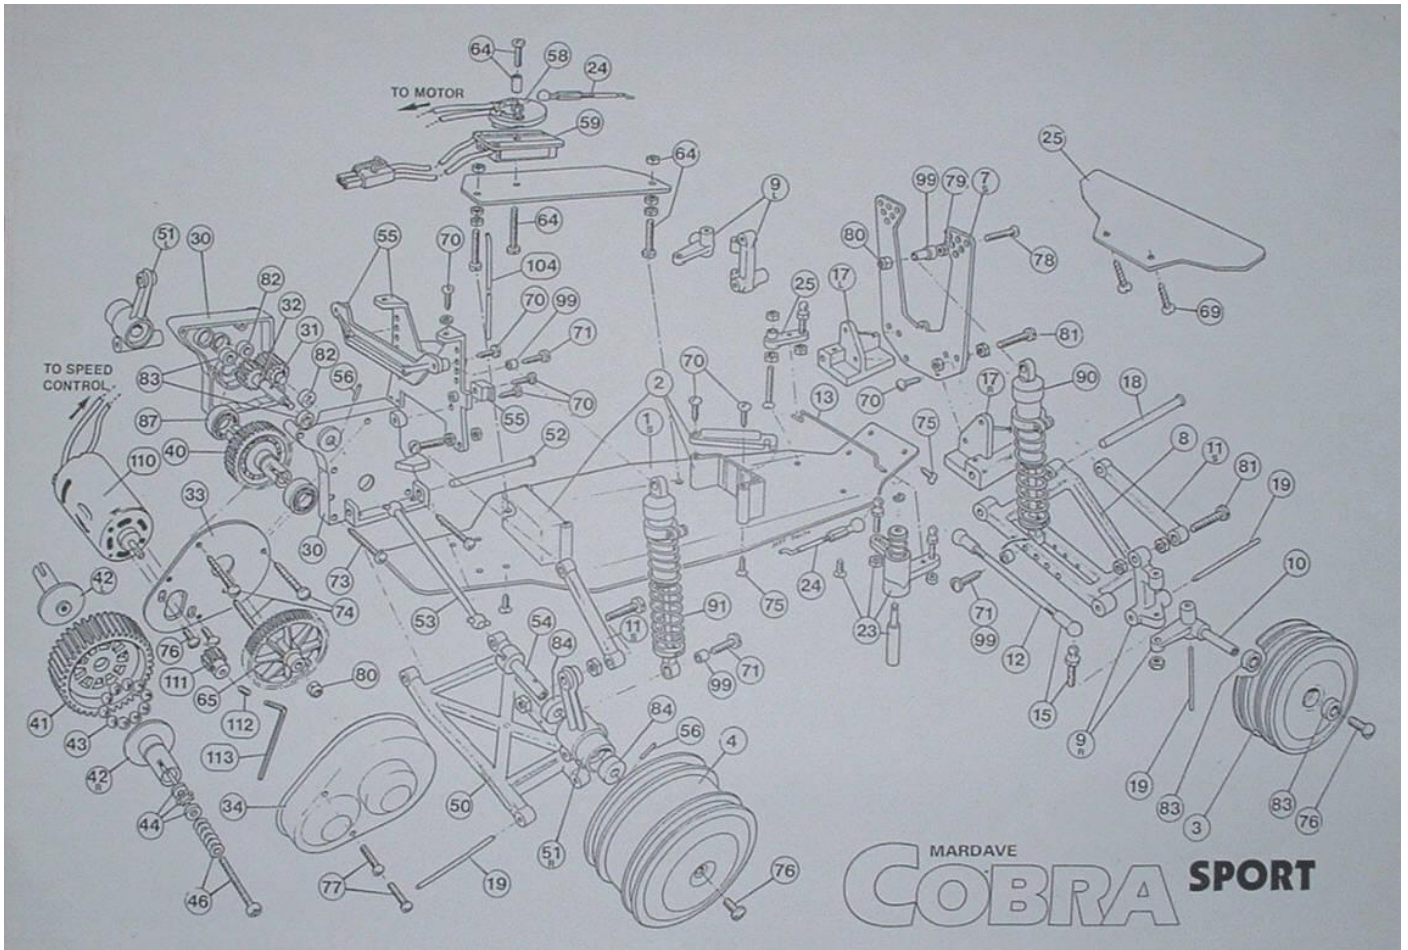

Mardave

V10 SERIES
EXPLODED DIAGRAM

Part No	Description	RRP
CASTER		
F18T-RTR-2.4	Caster Racing F18T 1/18th Brushless Truggy - RTR with Threaded Shocks and 2.4g radio	£119.99
F18B-RTR-2.4	Caster Racing F18T 1/18th Brushless Buggy- RTR with Threaded Shocks and 2.4g radio	£119.99
F18B-PRO	Caster Racing Fusion F18B Pro Kit	£119.99
F18T-PRO	Caster Racing Fusion F18T Pro Kit	£119.99
Caster Racing Apparel and Pit Parts		
TS-XXL-RE	Caster T shirt, Red XXL	£9.99
TS-XL-RE	Caster T shirt, Red XL	£9.99
TS-L-RE	Caster T shirt, Red L	£9.99
CR2-PT-RE	Caster Racing Pit Towel, Red	£9.99
CR2-BAG-01	Caster Racing Pit Bag - 2 Drawer - Card Drawers	£24.99
CR2-BAG-02	Caster Racing Pit Bag - 2 Drawer - Plastic Drawers	£34.99
CR2-BAG-03	Caster Racing Race Hauler	£24.99
Caster F18t / F18B Spares		
F18-001	Caster F18 Steering Arm Left	£1.99
F18-002	Caster F18 Steering Arm Right	£1.99
F18-003	Caster F18 Ball stud2.5*5*8.5mm (6pcs)	£2.99
F18-004	Caster F18 Socket stepped screw2*3*7mm (4pcs)	£2.49
F18-005	Caster F18 Steering link Ackerman Plate	£1.99
F18-006	Caster F18 Socket screw2*14.5mm (4pcs)	£2.49
F18-007	Caster F18 Servo saver bushing	£1.99